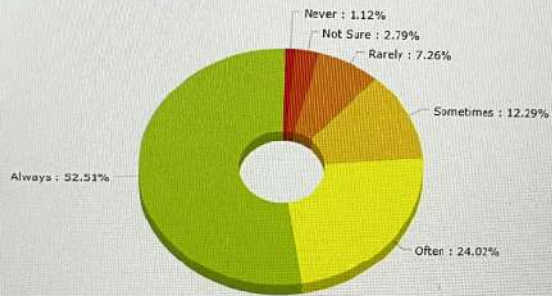

- C-21437
  College
- Dashboard
- Masters <
- Teachers <
- Students <
- Relieved Teachers
- College Profile
- Reports <
- Feedback <
- Performance Reports
- FAQs
- College SubLogin
- Request To Admin
- Logout

Feedback-I - College Feedback

Feedback for colleges
Batch/Session : 2022-2023

FILTER

The College caters to the requirements of the differently abled Students

Rating	
Always (5)	94
Often (4)	43
Sometimes (3)	22
Rarely (2)	13
Never (1)	2
Not Sure (0)	5