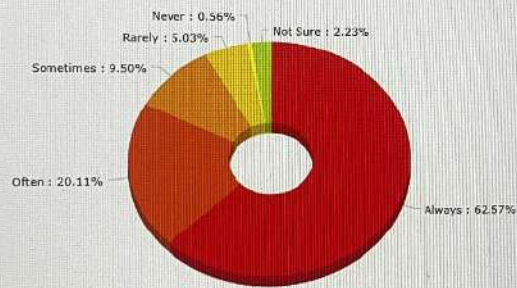

C-21437
College

- Dashboard
- Masters
- Teachers
- Students
- Relieved Teachers
- College Profile
- Reports
- Feedback
- Performance Reports
- FAQs
- College SubLogin
- Request To Admin
- Logout

Feedback-I - College Feedback

Feedback for colleges
Batch/Session : 2022-2023

FILTER

Academic and Examination schedules are strictly as per uniform Academic Calendar issued by Higher Education Department and there is no delay in classes or conduct of

Rating

Always (5)	112
Often (4)	36
Sometimes (3)	17
Rarely (2)	9
Never (1)	1
Not Sure (0)	4

No. of Students
169/173