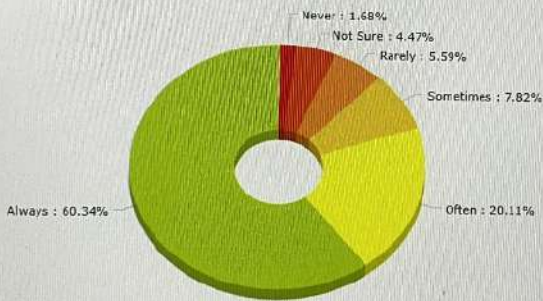

- C-21437
  College
- Dashboard
- Masters <
- Teachers <
- Students <
- Relieved Teachers
- College Profile
- Reports <
- Feedback <
- Performance Reports
- FAQs
- College SubLogin
- Request To Admin
- Logout

Feedback-I - College Feedback

Feedback for colleges
Batch/Session : 2022-2023

FILTER

Toilets / washrooms are clean and properly maintained

Rating	
Always (5)	108
Often (4)	36
Sometimes (3)	14
Rarely (2)	10
Never (1)	3
Not Sure (0)	8