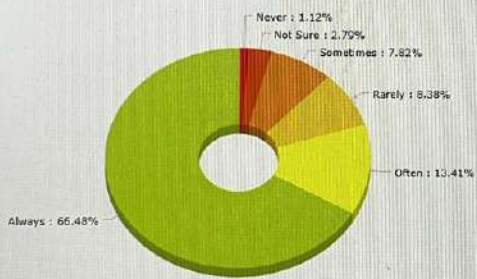

- C-21437
  College
- Dashboard
- Masters <
- Teachers <
- Students <
- Relieved Teachers
- College Profile
- Reports <
- Feedback <
- Performance Reports
- FAQs
- College SubLogin
- Request To Admin
- Logout

Feedback-I - College Feedback

Feedback for colleges
Batch/Session : 2022-2023

[FILTER](#)

College has a well maintained Auditorium / Conference Hall

Rating	
Always (5)	119
Often (4)	24
Sometimes (3)	14
Rarely (2)	15
Never (1)	2
Not Sure (0)	5