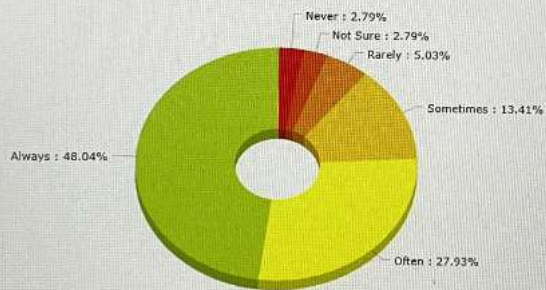

DHE Feedback System

C-21437
College

- Dashboard
- Masters
- Teachers
- Students
- Relieved Teachers
- College Profile
- Reports
- Feedback
- Performance Reports
- FAQs
- College SubLogin
- Request To Admin
- Logout

Feedback-I - College Feedback

Feedback for colleges
Batch/Session : 2022-2023

FILTER

My college has emergency exits and protocol for evacuation of students and staff in case of fire or other calamity

Rating	
Always (5)	86
Often (4)	50
Sometimes (3)	24
Rarely (2)	9
Never (1)	5
Not Sure (0)	5

No. of Students