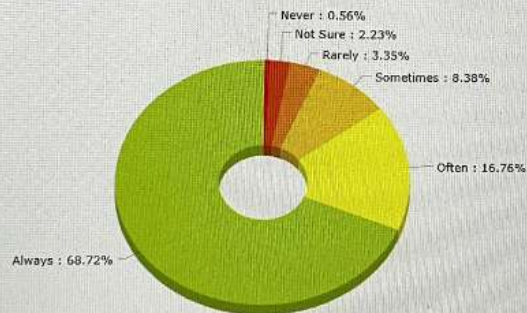

C-21437
College

- Dashboard
- Masters
- Teachers
- Students
- Relieved Teachers
- College Profile
- Reports
- Feedback
- Performance Reports
- FAQs
- College SubLogin
- Request To Admin
- Logout

Feedback-I - College Feedback

Feedback for colleges
Batch/Session : 2022-2023

FILTER

The office/administrative staff in the college is cooperative and helpful

Rating

Always (5)	123
Often (4)	30
Sometimes (3)	15
Rarely (2)	6
Never (1)	1
Not Sure (0)	4

No. of Students

169/173