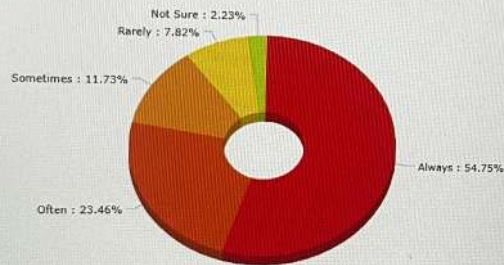

- C-21437 College
- Dashboard
- Masters
- Teachers
- Students
- Relieved Teachers
- College Profile
- Reports
- Feedback
- Performance Reports
- FAQs
- College SubLogin
- Request To Admin
- Logout

Feedback-I - College Feedback

Feedback for colleges
Batch/Session : 2022-2023

FILTER

College works towards development of Innovation and start up culture

Rating	
Always (5)	98
Often (4)	42
Sometimes (3)	21
Rarely (2)	14
Never (1)	0
Not Sure (0)	4

No. of Students
169/173