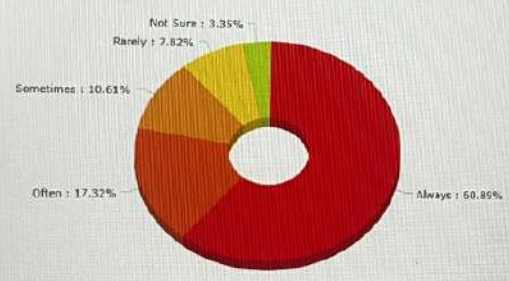

C-21437
College

- Dashboard
- Masters
- Teachers
- Students
- Relieved Teachers
- College Profile
- Reports
- Feedback
- Performance Reports
- FAQs
- College SubLogin
- Request To Admin
- Logout

Feedback-I - College Feedback

Feedback for colleges
Batch/Session : 2022-2023

FILTER

College has sufficient Smart Class rooms

Rating	
Always (5)	109
Often (4)	31
Sometimes (3)	19
Rarely (2)	14
Never (1)	0
Not Sure (0)	6