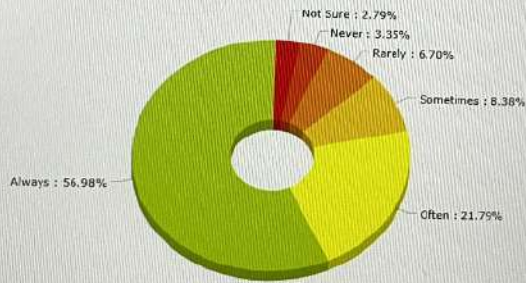

- C-21437
  College
- Dashboard
- Masters <
- Teachers <
- Students <
- Relieved Teachers
- College Profile
- Reports <
- Feedback <
- Performance Reports
- FAQs
- College SubLogin
- Request To Admin
- Logout

Feedback-I - College Feedback

Feedback for colleges
Batch/Session : 2022-2023

[FILTER](#)

Clean drinking water is available in the college campus

Rating

Always (5)	102
Often (4)	39
Sometimes (3)	15
Rarely (2)	12
Never (1)	6
Not Sure (0)	5

No. of Students