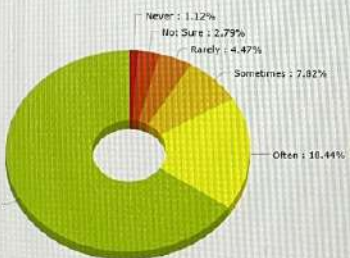

C-21437
College

- Dashboard
- Masters
- Teachers
- Students
- Relieved Teachers
- College Profile
- Reports
- Feedback
- Performance Reports
- FAQs
- College SubLogin
- Request To Admin
- Logout

Feedback-I - College Feedback

Feedback for colleges
Batch/Session : 2022-2023

Date : 13/02

FILTER

The classrooms are clean and well maintained and have adequate furniture

Rating	
Always (5)	117
Often (4)	33
Sometimes (3)	14
Rarely (2)	8
Never (1)	2
Not Sure (0)	5

No. of Students